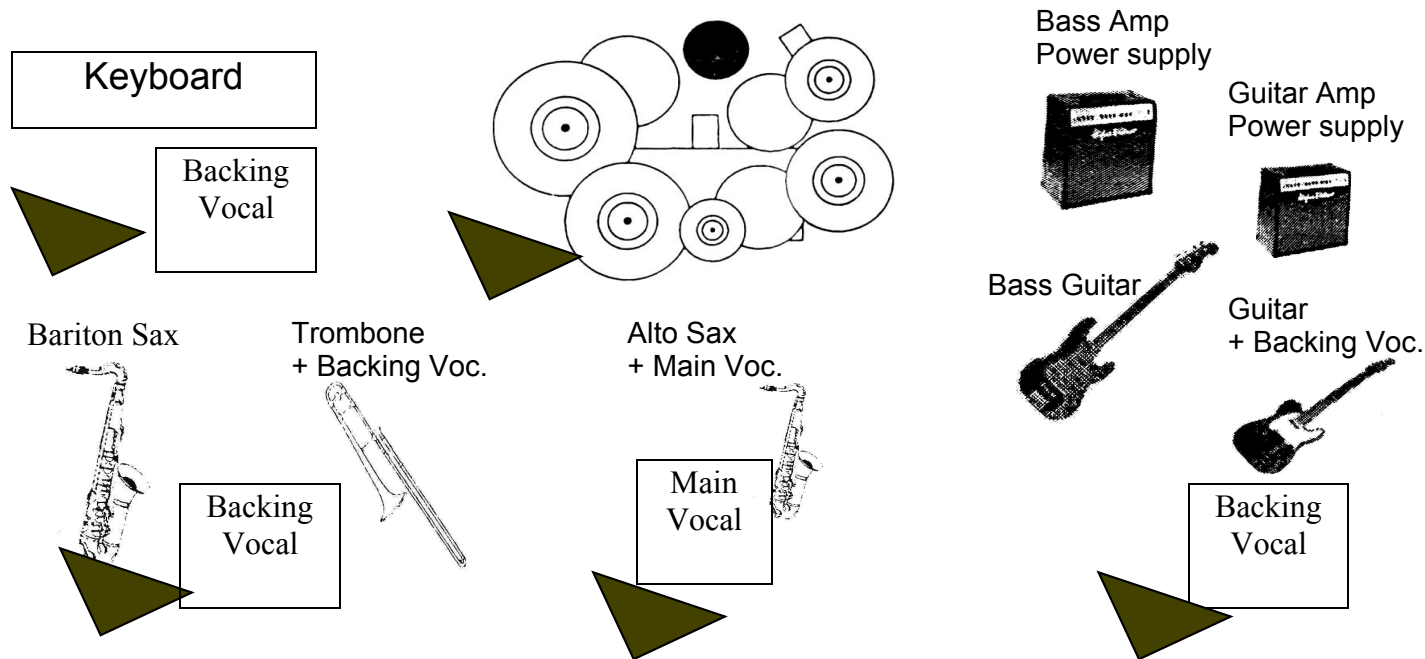

Rolando Random & The Young Soul Rebels

06.06

Chanel	Instrument	Mictype	Insert + Effects
00	Kick	D112 / ATM25 / RE27	Gate + Comp.
00	Snare	SM57	Comp. + Reverb
00	Hihat	MD441 / C461 / SM57	
00	Mini-Timbales	MD421	Gate
00	Floor Tom	ATM25 / E604	Gate
00	OH	Condenser	
00	Bass Guitar	active DI / D112 / ATM25	
00	Bariton Sax	MD421 / D112	Reverb
00	Trombone	MD421	Reverb
00	Backing Voc.	SM58	Reverb
00	Main Vocals	SM58	Comp. + Reverb
00	Alto Sax	SM58 / SM57	Reverb
00	Guitar	SM57	
00	Backing Voc.	SM58	Comp. + Reverb
00	Keyboard	DI	
00	Backing Voc	SM58	Comp. + Reverb